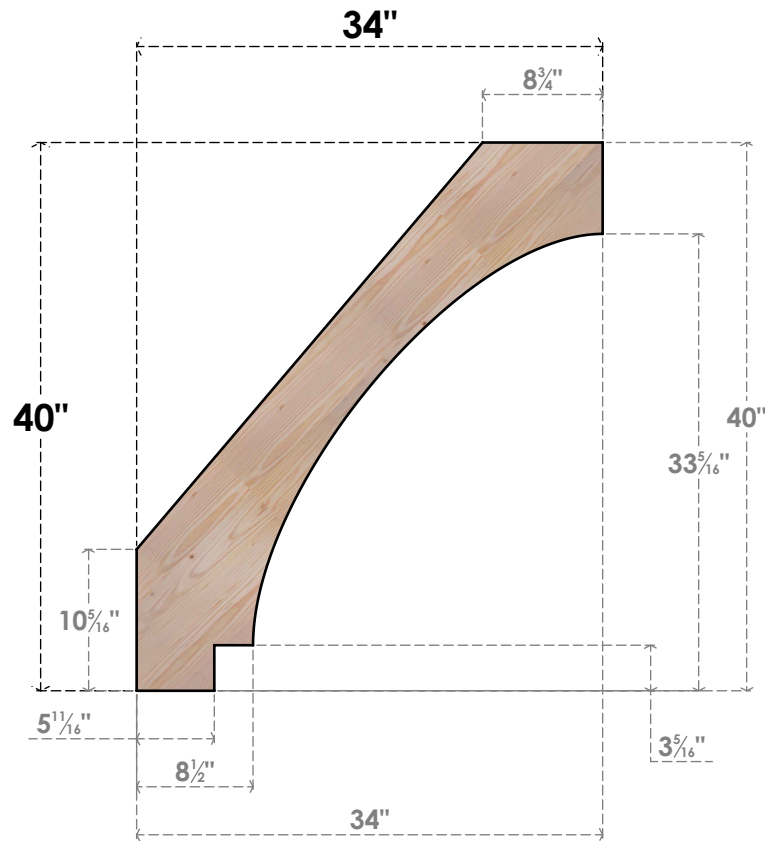

BRC04X34X40IMP00SDF

3 1/2"W X 34"D X 40"H IMPERIAL SMOOTH BRACE, DOUGLAS FIR

SIDE

FRONT

EKENA MILLWORK
 2300 WEST MAIN ST.
 CLARKSVILLE, TX 75426
 TOLL FREE: 866-607-0453
 WWW.EKENAMILLWORK.COM

NOTES

1. INSTALLATION TO BE COMPLETED IN ACCORDANCE WITH MANUFACTURER'S SPECIFICATIONS.
2. DRAWING MAY NOT BE TO SCALE
3. THIS DRAWING IS INTENDED FOR DESIGN AND PLANNING PURPOSES ONLY.
4. ALL INFORMATION CONTAINED HEREIN WAS CURRENT AT THE TIME OF DEVELOPMENT BUT MUST BE REVIEWED AND APPROVED BY THE PRODUCT MANUFACTURER TO BE CONSIDERED ACCURATE.
5. PRODUCTS ARE NOT KILN DRIED. THIS ITEM IS UNIQUE AND WILL CONTAIN THE NATURAL VARIATIONS THAT THE WOOD SPECIES OFFERS. THIS MAY RESULT IN VARIATIONS UP TO 1/4"